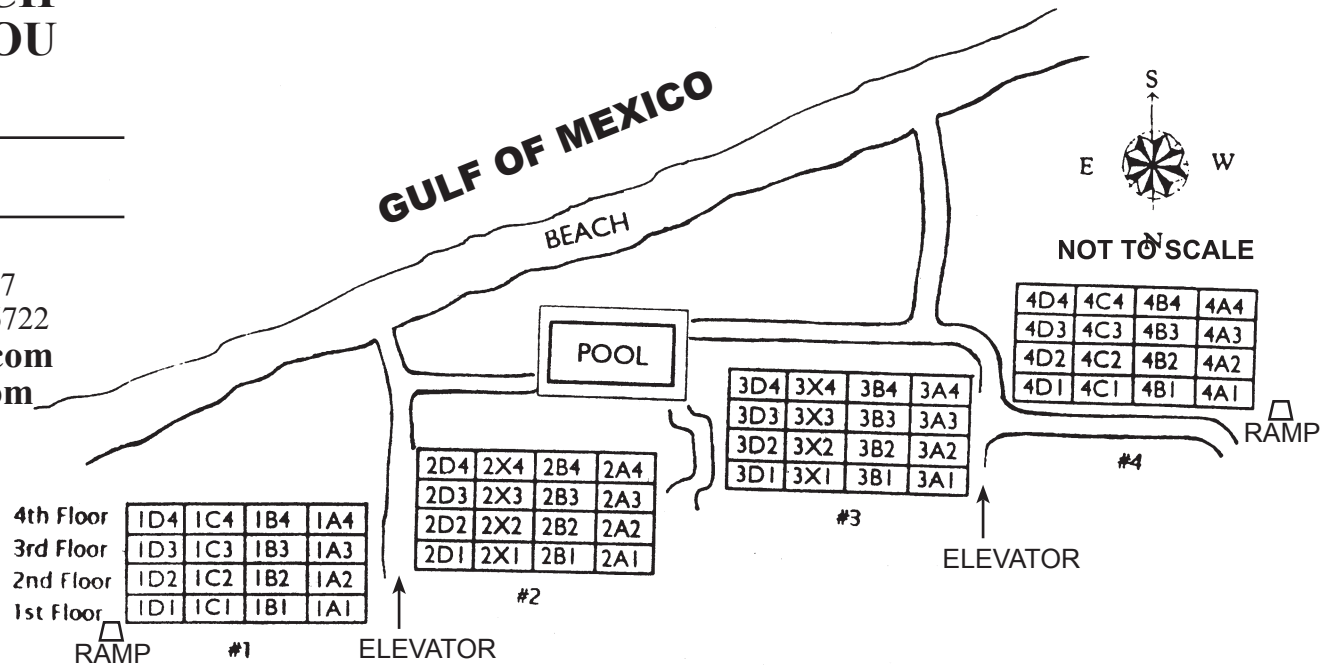

OCEAN'S REACH WELCOMES YOU

2230 Camino del Mar
Sanibel Island, FL 33957
239-472-4554 • 800-336-6722
beach@oceansreach.com
www.oceansreach.com

CONDO LOCATOR
All Condos Beachfront
and Overlooking
the Gulf of Mexico

GULF OF MEXICO

BEACH

CAR PORT LOCATOR